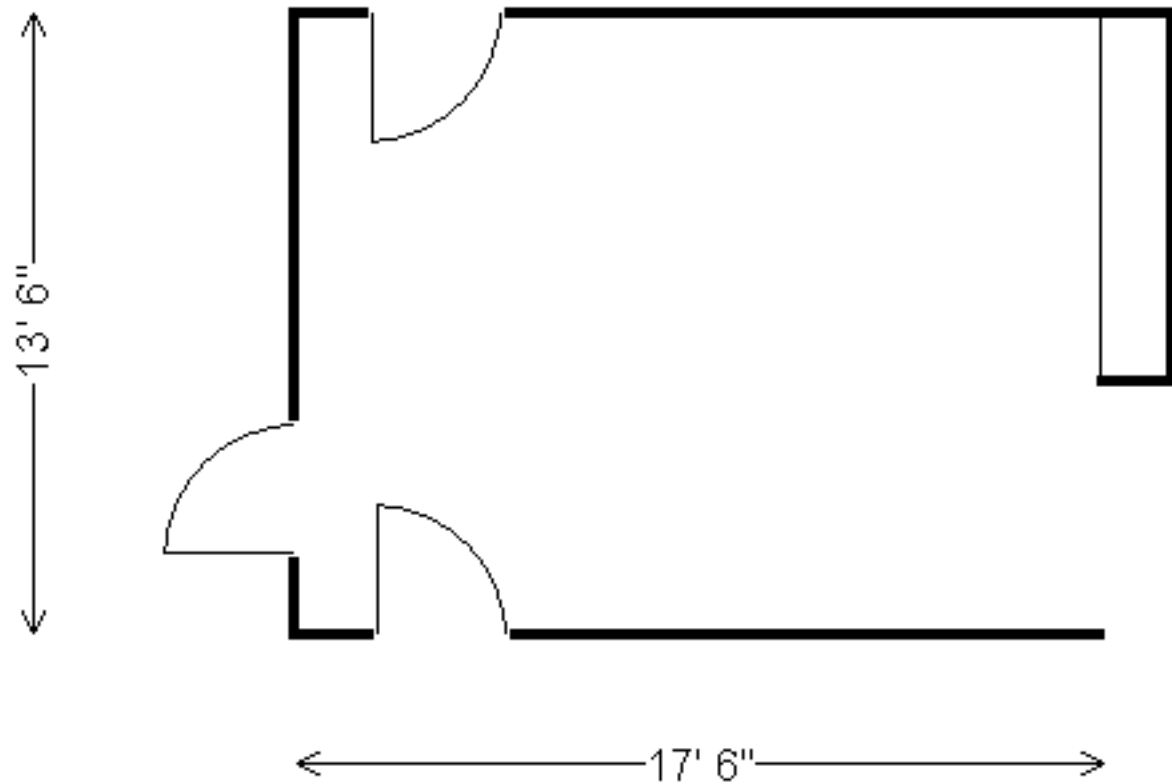

Scarlet Ibis Room Capacity: 100, 23'6"x60'4"x8'10", 1,418 Sq.Ft

Grand Ballroom-Ballroom Foyer Capacity: 60, 25'x50'7"x8'10", 1,169 Sq.Ft

Grand Ballroom-Ballroom Capacity: 250, 100'4"x50'6"x20', 5,107 Sq.Ft

Grand Ballroom-Belmont Salon Capacity: 275, 110'7"x32'6"x8'10", 3,579 Sq.Ft

Cascade Capacity: 20, 24'x13'6"x7'10", 325 Sq.Ft

Flamingo Room Capacity: 60, 23'7"x50'6"x8'10", 1,193 Sq.Ft

Hibiscus Capacity: 15, 17'6"x13'6"x8'6", 228 Sq.Ft

Maraval Capacity: 40, 13'7"x36'x7'10", 487 Sq.Ft

Pouli Capacity: 30, 20'2"x19'2"x8'6", 398 Sq.Ft

Savannah Lounge Capacity: 40, 20'x24'8", 487 Sq.Ft

Savannah Terrace Capacity: 600, 33'4"x238'3"x47', 7,948 Sq.Ft

St. Anns Capacity: 20, 24'x13'6"x7'10", 325 Sq.Ft