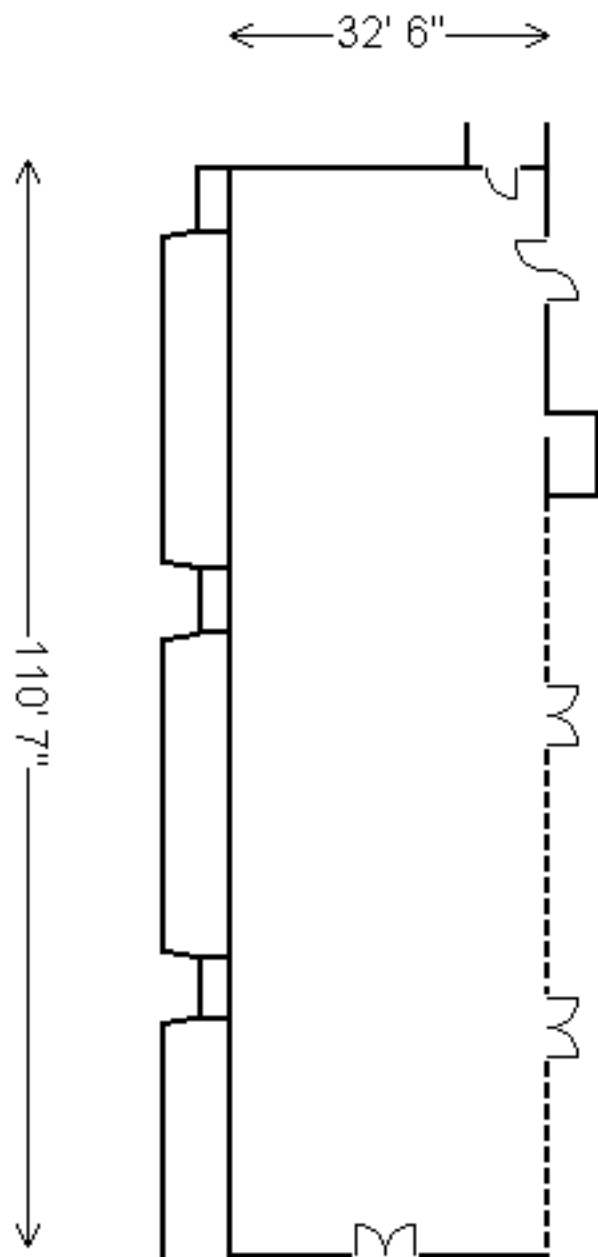

Scarlet Ibis Room Capacity: 100, 23'6"x60'4"x8'10", 1,418 Sq.Ft

Grand Ballroom-Ballroom Foyer Capacity: 60, 25'x50'7"x8'10", 1,169 Sq.Ft

Grand Ballroom-Ballroom Capacity: 250, 100'4"x50'6"x20', 5,107 Sq.Ft

Grand Ballroom-Belmont Salon Capacity: 275, 110'7"x32'6"x8'10", 3,579 Sq.Ft

Cascade Capacity: 20, 24'x13'6"x7'10", 325 Sq.Ft

Flamingo Room Capacity: 60, 23'7"x50'6"x8'10", 1,193 Sq.Ft

Hibiscus Capacity: 15, 17'6"x13'6"x8'6", 228 Sq.Ft

Humming Bird Capacity: 40, 22'4"x24'x8'10", 535 Sq.Ft

Jasmine Capacity: 30, 20'2"x19'2"x8'6", 398 Sq.Ft

Lady Young Capacity: 20, 24'x13'6"x7'10", 325 Sq.Ft

Laventille Capacity: 20, 27'10"x13'6"x7'10", 378 Sq.Ft

St. Anns Capacity: 20, 24'x13'6"x7'10", 325 Sq.Ft