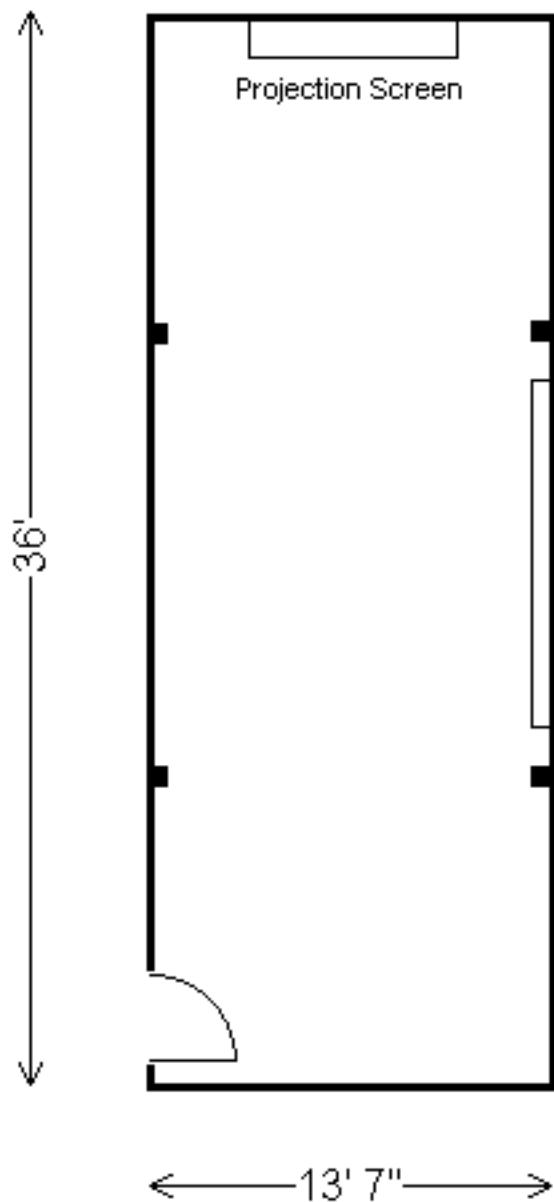

Scarlet Ibis Room Capacity: 100, 23'6"x60'4"x8'10", 1,418 Sq.Ft

Grand Ballroom-Ballroom Foyer Capacity: 60, 25'x50'7"x8'10", 1,169 Sq.Ft

Grand Ballroom-Ballroom Capacity: 250, 100'4"x50'6"x20', 5,107 Sq.Ft

Grand Ballroom-Belmont Salon Capacity: 275, 110'7"x32'6"x8'10", 3,579 Sq.Ft

Cascade Capacity: 20, 24'x13'6"x7'10", 325 Sq.Ft

Flamingo Room Capacity: 60, 23'7"x50'6"x8'10", 1,193 Sq.Ft

Hibiscus Capacity: 15, 17'6"x13'6"x8'6", 228 Sq.Ft

Humming Bird Capacity: 40, 22'4"x24'x8'10", 535 Sq.Ft

Jasmine Capacity: 30, 20'2"x19'2"x8'6", 398 Sq.Ft

Lady Young Capacity: 20, 24'x13'6"x7'10", 325 Sq.Ft

Laventille Capacity: 20, 27'10"x13'6"x7'10", 378 Sq.Ft

Maraval Capacity: 40, 13'7"x36'x7'10", 487 Sq.Ft

Pouli Capacity: 30, 20'2"x19'2"x8'6", 398 Sq.Ft

Savannah Lounge Capacity: 40, 20'x24'8", 487 Sq.Ft

Savannah Terrace Capacity: 600, 33'4"x238'3"x47', 7,948 Sq.Ft