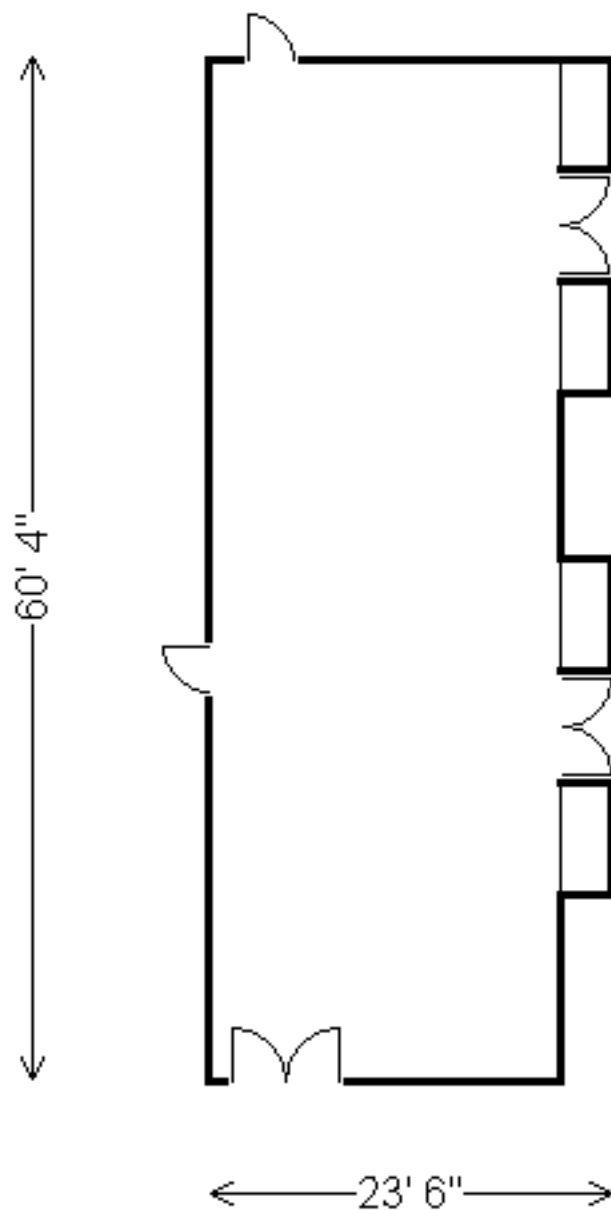

Scarlet Ibis Room Capacity: 100, 23'6"x60'4"x8'10", 1,418 Sq.Ft

Grand Ballroom-Ballroom Foyer Capacity: 60, 25'x50'7"x8'10", 1,169 Sq.Ft

Grand Ballroom-Ballroom Capacity: 250, 100'4"x50'6"x20', 5,107 Sq.Ft

Grand Ballroom-Belmont Salon Capacity: 275, 110'7"x32'6"x8'10", 3,579 Sq.Ft

Cascade Capacity: 20, 24'x13'6"x7'10", 325 Sq.Ft

Flamingo Room Capacity: 60, 23'7"x50'6"x8'10", 1,193 Sq.Ft

Hibiscus Capacity: 15, 17'6"x13'6"x8'6", 228 Sq.Ft

Maraval Capacity: 40, 13'7"x36'x7'10", 487 Sq.Ft

Pouli Capacity: 30, 20'2"x19'2"x8'6", 398 Sq.Ft

Savannah Lounge Capacity: 40, 20'x24'8", 487 Sq.Ft

Savannah Terrace Capacity: 600, 33'4"x238'3"x47', 7,948 Sq.Ft

St. Anns Capacity: 20, 24'x13'6"x7'10", 325 Sq.Ft