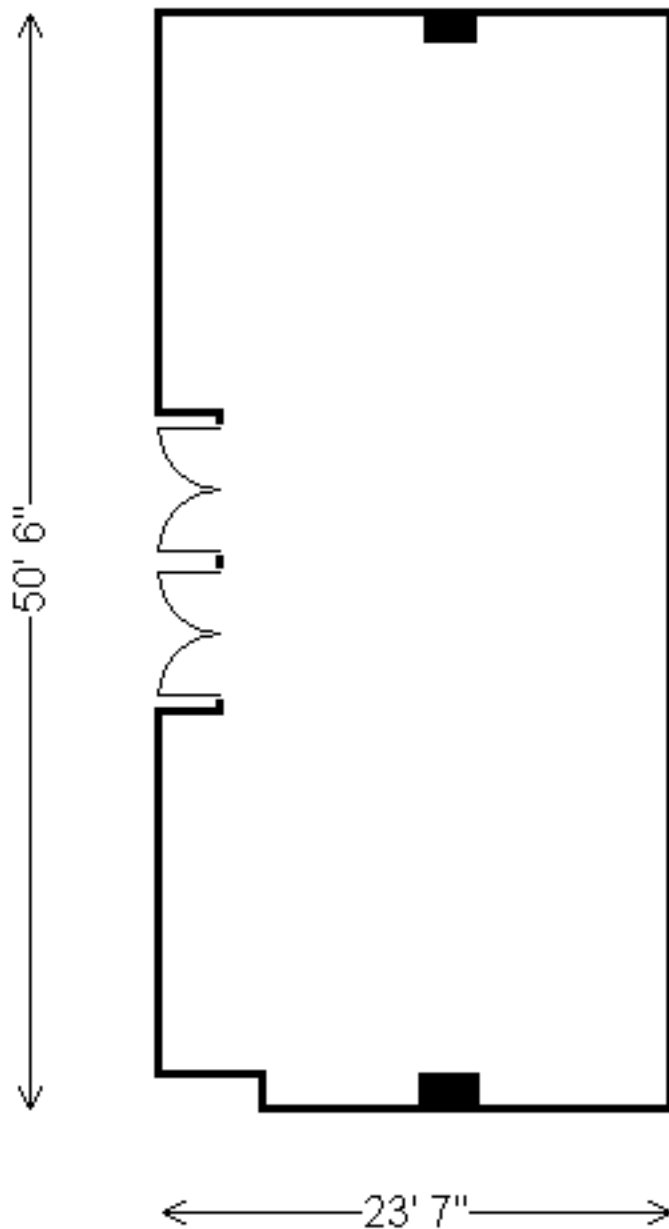

Scarlet Ibis Room Capacity: 100, 23'6"x60'4"x8'10", 1,418 Sq.Ft

Grand Ballroom-Ballroom Foyer Capacity: 60, 25'x50'7"x8'10", 1,169 Sq.Ft

Grand Ballroom-Ballroom Capacity: 250, 100'4"x50'6"x20', 5,107 Sq.Ft

Grand Ballroom-Belmont Salon Capacity: 275, 110'7"x32'6"x8'10", 3,579 Sq.Ft

Cascade Capacity: 20, 24'x13'6"x7'10", 325 Sq.Ft

Flamingo Room Capacity: 60, 23'7"x50'6"x8'10", 1,193 Sq.Ft

Hibiscus Capacity: 15, 17'6"x13'6"x8'6", 228 Sq.Ft

Humming Bird Capacity: 40, 22'4"x24'x8'10", 535 Sq.Ft

Jasmine Capacity: 30, 20'2"x19'2"x8'6", 398 Sq.Ft

Lady Young Capacity: 20, 24'x13'6"x7'10", 325 Sq.Ft

Laventille Capacity: 20, 27'10"x13'6"x7'10", 378 Sq.Ft

St. Anns Capacity: 20, 24'x13'6"x7'10", 325 Sq.Ft