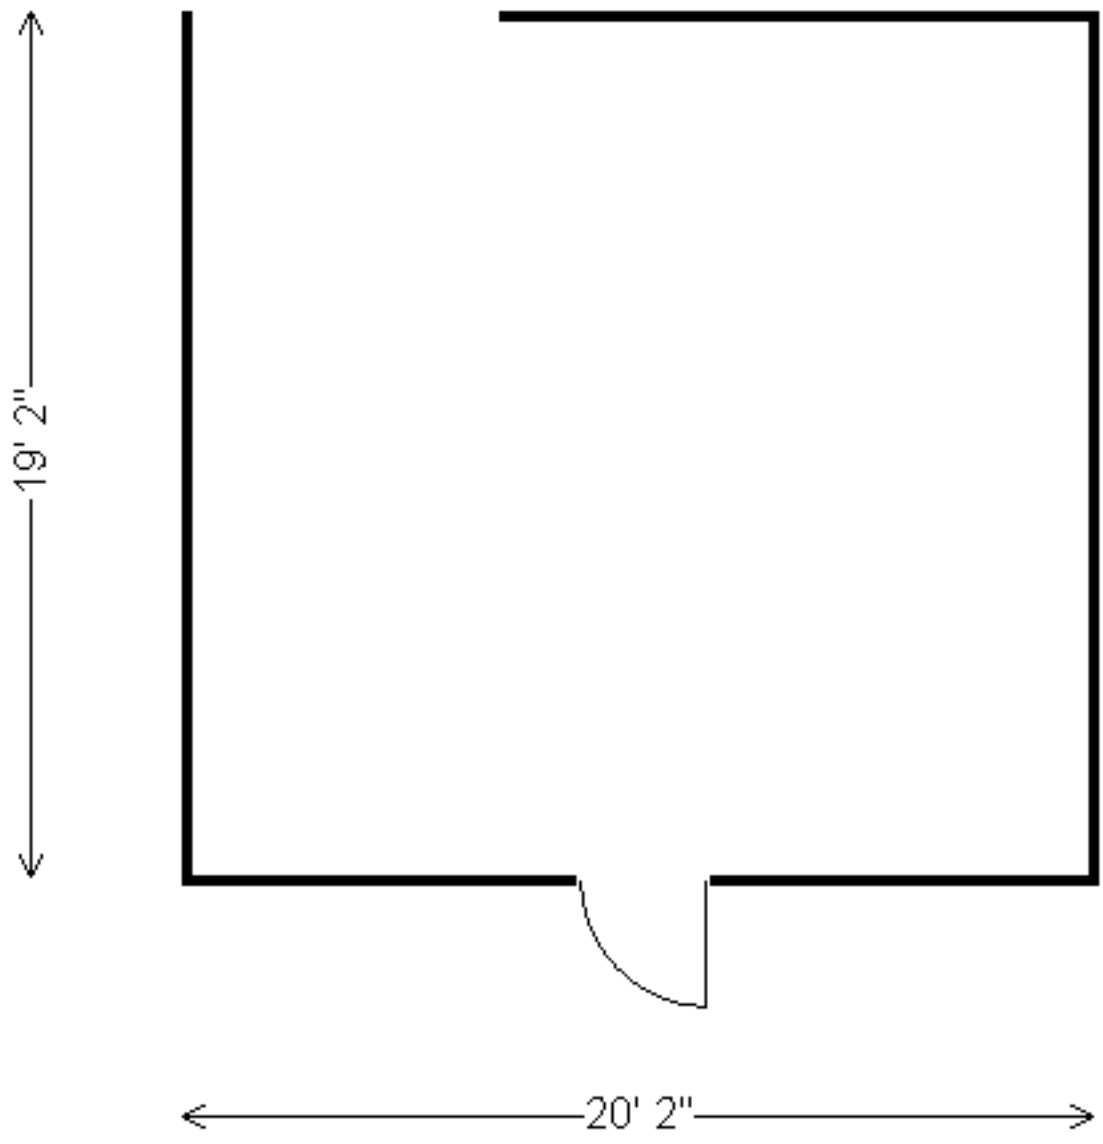

Scarlet Ibis Room Capacity: 100, 23'6"x60'4"x8'10", 1,418 Sq.Ft

Grand Ballroom-Ballroom Foyer Capacity: 60, 25'x50'7"x8'10", 1,169 Sq.Ft

Grand Ballroom-Ballroom Capacity: 250, 100'4"x50'6"x20', 5,107 Sq.Ft

Humming Bird Capacity: 40, 22'4"x24'x8'10", 535 Sq.Ft

Jasmine Capacity: 30, 20'2"x19'2"x8'6", 398 Sq.Ft

Lady Young Capacity: 20, 24'x13'6"x7'10", 325 Sq.Ft

Laventille Capacity: 20, 27'10"x13'6"x7'10", 378 Sq.Ft

Maraval Capacity: 40, 13'7"x36'x7'10", 487 Sq.Ft

Pouli Capacity: 30, 20'2"x19'2"x8'6", 398 Sq.Ft

Savannah Lounge Capacity: 40, 20'x24'8", 487 Sq.Ft

Savannah Terrace Capacity: 600, 33'4"x238'3"x47', 7,948 Sq.Ft

St. Anns Capacity: 20, 24'x13'6"x7'10", 325 Sq.Ft