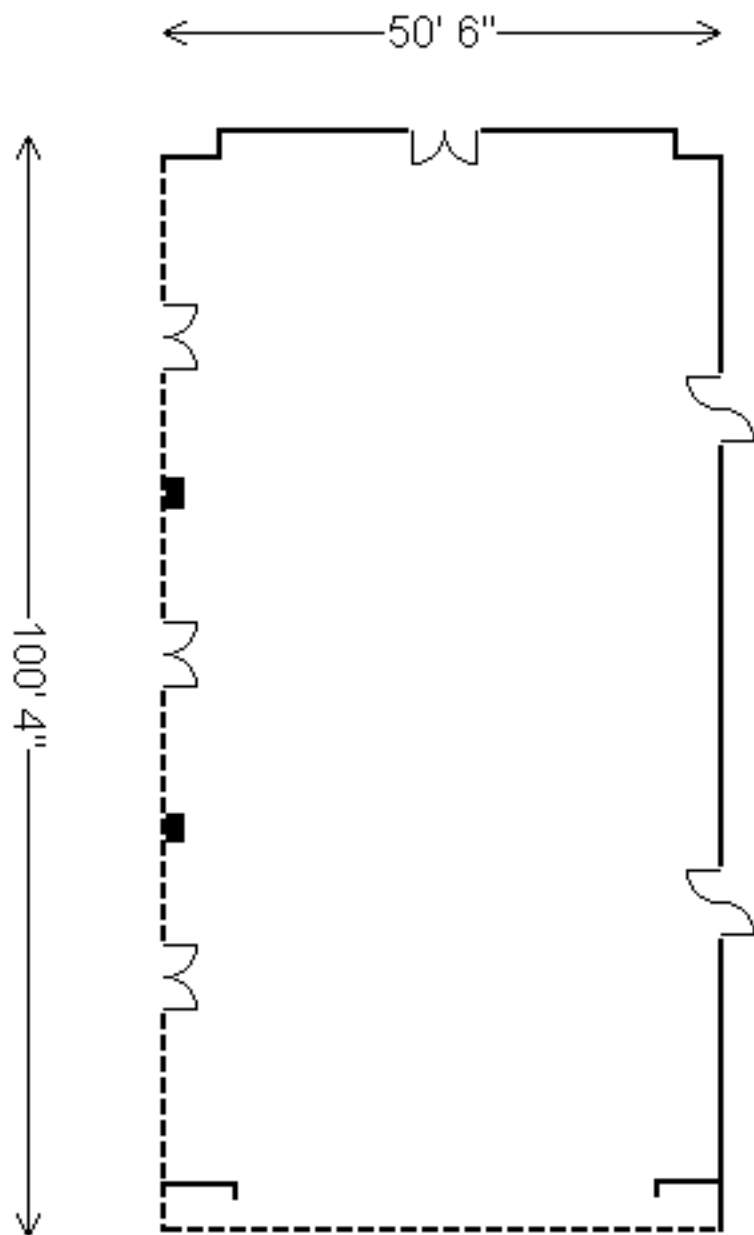

Scarlet Ibis Room Capacity: 100, 23'6"x60'4"x8'10", 1,418 Sq.Ft

Grand Ballroom-Ballroom Foyer Capacity: 60, 25'x50'7"x8'10", 1,169 Sq.Ft

Grand Ballroom-Ballroom Capacity: 250, 100'4"x50'6"x20', 5,107 Sq.Ft

Grand Ballroom-Belmont Salon Capacity: 275, 110'7"x32'6"x8'10", 3,579 Sq.Ft

Cascade Capacity: 20, 24'x13'6"x7'10", 325 Sq.Ft

Flamingo Room Capacity: 60, 23'7"x50'6"x8'10", 1,193 Sq.Ft

Hibiscus Capacity: 15, 17'6"x13'6"x8'6", 228 Sq.Ft

Humming Bird Capacity: 40, 22'4"x24'x8'10", 535 Sq.Ft

Jasmine Capacity: 30, 20'2"x19'2"x8'6", 398 Sq.Ft

Lady Young Capacity: 20, 24'x13'6"x7'10", 325 Sq.Ft

Laventille Capacity: 20, 27'10"x13'6"x7'10", 378 Sq.Ft

St. Anns Capacity: 20, 24'x13'6"x7'10", 325 Sq.Ft