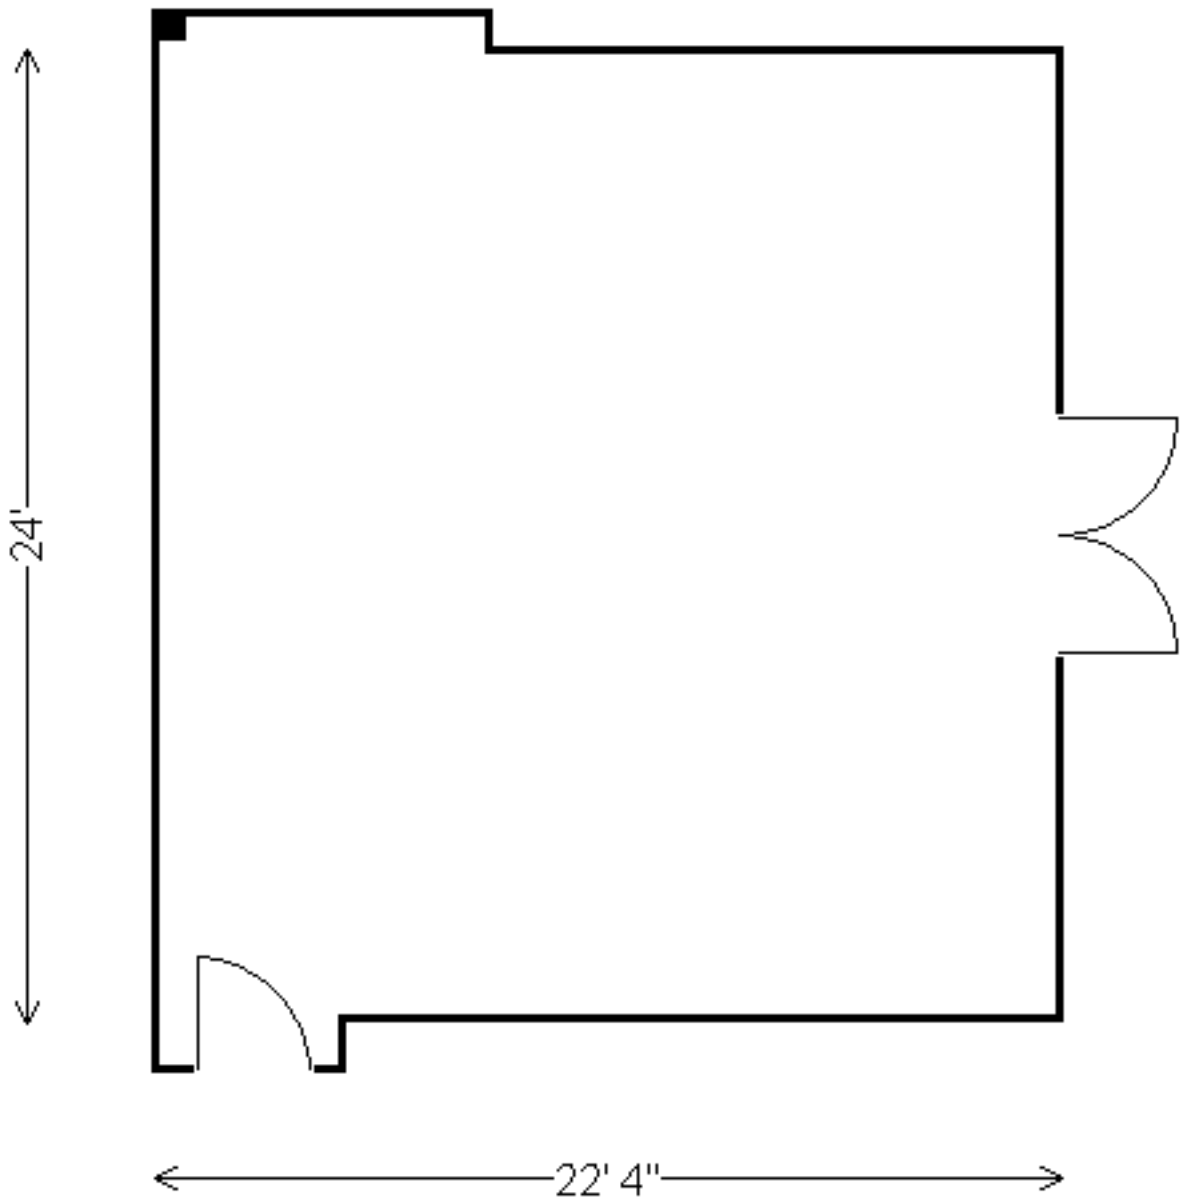

Humming Bird Capacity: 40, 22'4"x24'x8'10", 535 Sq.Ft