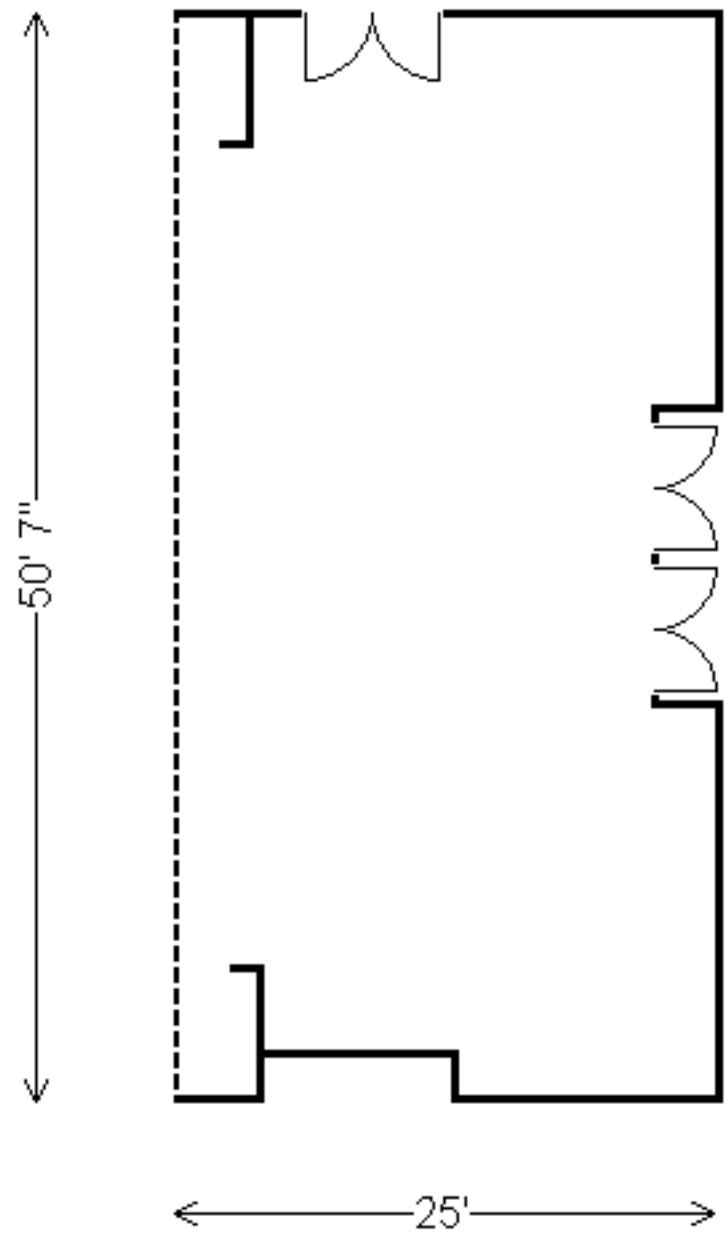

Scarlet Ibis Room Capacity: 100, 23'6"x60'4"x8'10", 1,418 Sq.Ft

Grand Ballroom-Ballroom Foyer Capacity: 60, 25'x50'7"x8'10", 1,169 Sq.Ft

Grand Ballroom-Ballroom Capacity: 250, 100'4"x50'6"x20', 5,107 Sq.Ft

Grand Ballroom-Belmont Salon Capacity: 275, 110'7"x32'6"x8'10", 3,579 Sq.Ft

Cascade Capacity: 20, 24'x13'6"x7'10", 325 Sq.Ft

Flamingo Room Capacity: 60, 23'7"x50'6"x8'10", 1,193 Sq.Ft

Hibiscus Capacity: 15, 17'6"x13'6"x8'6", 228 Sq.Ft

Humming Bird Capacity: 40, 22'4"x24'x8'10", 535 Sq.Ft

Jasmine Capacity: 30, 20'2"x19'2"x8'6", 398 Sq.Ft

Lady Young Capacity: 20, 24'x13'6"x7'10", 325 Sq.Ft

Laventille Capacity: 20, 27'10"x13'6"x7'10", 378 Sq.Ft

St. Anns Capacity: 20, 24'x13'6"x7'10", 325 Sq.Ft