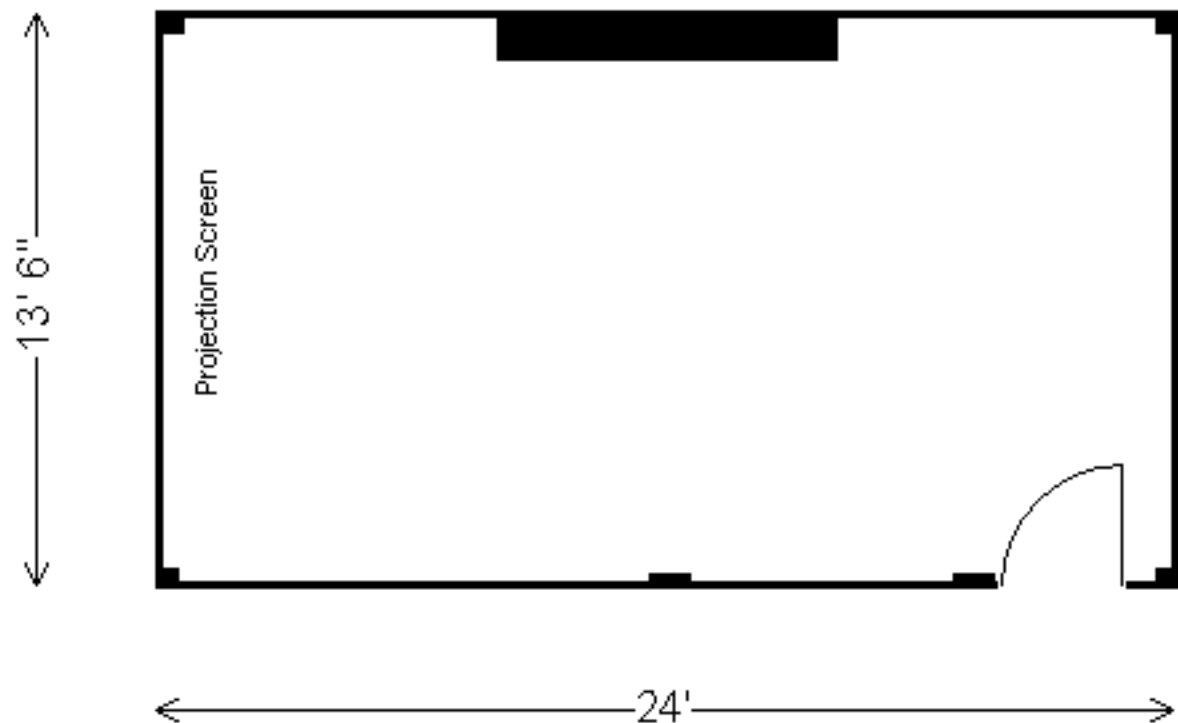

Scarlet Ibis Room Capacity: 100, 23'6"x60'4"x8'10", 1,418 Sq.Ft

Grand Ballroom-Ballroom Foyer Capacity: 60, 25'x50'7"x8'10", 1,169 Sq.Ft

Grand Ballroom-Ballroom Capacity: 250, 100'4"x50'6"x20', 5,107 Sq.Ft

Grand Ballroom-Belmont Salon Capacity: 275, 110'7"x32'6"x8'10", 3,579 Sq.Ft

Cascade Capacity: 20, 24'x13'6"x7'10", 325 Sq.Ft

Flamingo Room Capacity: 60, 23'7"x50'6"x8'10", 1,193 Sq.Ft

Hibiscus Capacity: 15, 17'6"x13'6"x8'6", 228 Sq.Ft

Humming Bird Capacity: 40, 22'4"x24'x8'10", 535 Sq.Ft

Jasmine Capacity: 30, 20'2"x19'2"x8'6", 398 Sq.Ft

Lady Young Capacity: 20, 24'x13'6"x7'10", 325 Sq.Ft

Laventille Capacity: 20, 27'10"x13'6"x7'10", 378 Sq.Ft

St. Anns Capacity: 20, 24'x13'6"x7'10", 325 Sq.Ft