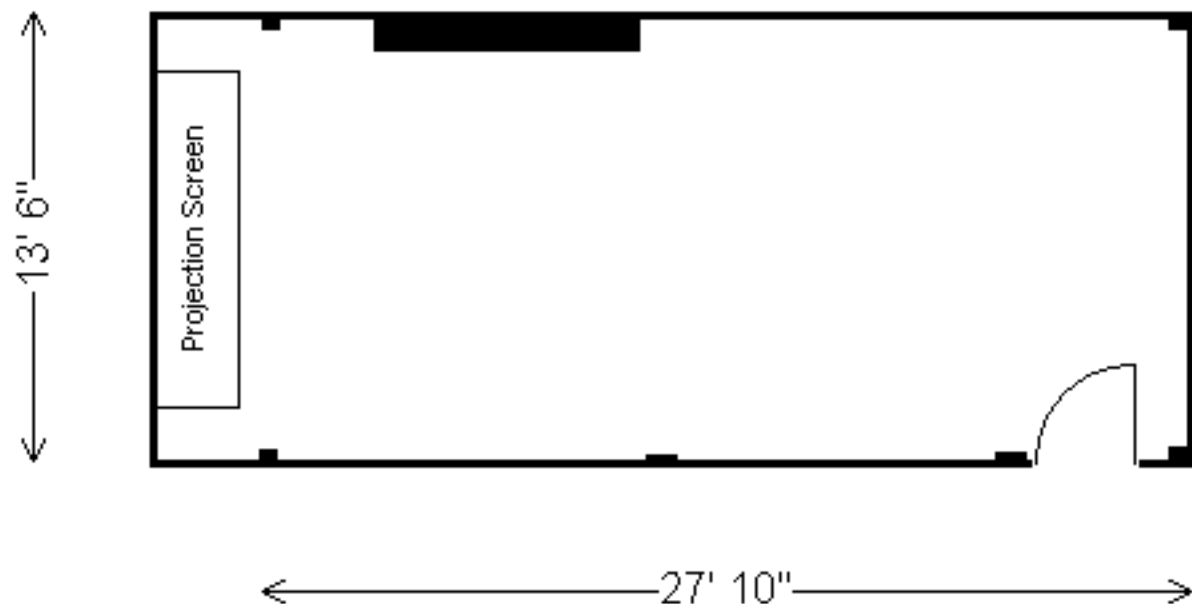

Scarlet Ibis Room Capacity: 100, 23'6"x60'4"x8'10", 1,418 Sq.Ft

Grand Ballroom-Ballroom Foyer Capacity: 60, 25'x50'7"x8'10", 1,169 Sq.Ft

Grand Ballroom-Ballroom Capacity: 250, 100'4"x50'6"x20', 5,107 Sq.Ft

Grand Ballroom-Belmont Salon Capacity: 275, 110'7"x32'6"x8'10", 3,579 Sq.Ft

Cascade Capacity: 20, 24'x13'6"x7'10", 325 Sq.Ft

Flamingo Room Capacity: 60, 23'7"x50'6"x8'10", 1,193 Sq.Ft

Hibiscus Capacity: 15, 17'6"x13'6"x8'6", 228 Sq.Ft

Humming Bird Capacity: 40, 22'4"x24'x8'10", 535 Sq.Ft

Jasmine Capacity: 30, 20'2"x19'2"x8'6", 398 Sq.Ft

Lady Young Capacity: 20, 24'x13'6"x7'10", 325 Sq.Ft

Laventille Capacity: 20, 27'10"x13'6"x7'10", 378 Sq.Ft

Maraval Capacity: 40, 13'7"x36'x7'10", 487 Sq.Ft

Pouli Capacity: 30, 20'2"x19'2"x8'6", 398 Sq.Ft

Savannah Lounge Capacity: 40, 20'x24'8", 487 Sq.Ft

Savannah Terrace Capacity: 600, 33'4"x238'3"x47', 7,948 Sq.Ft