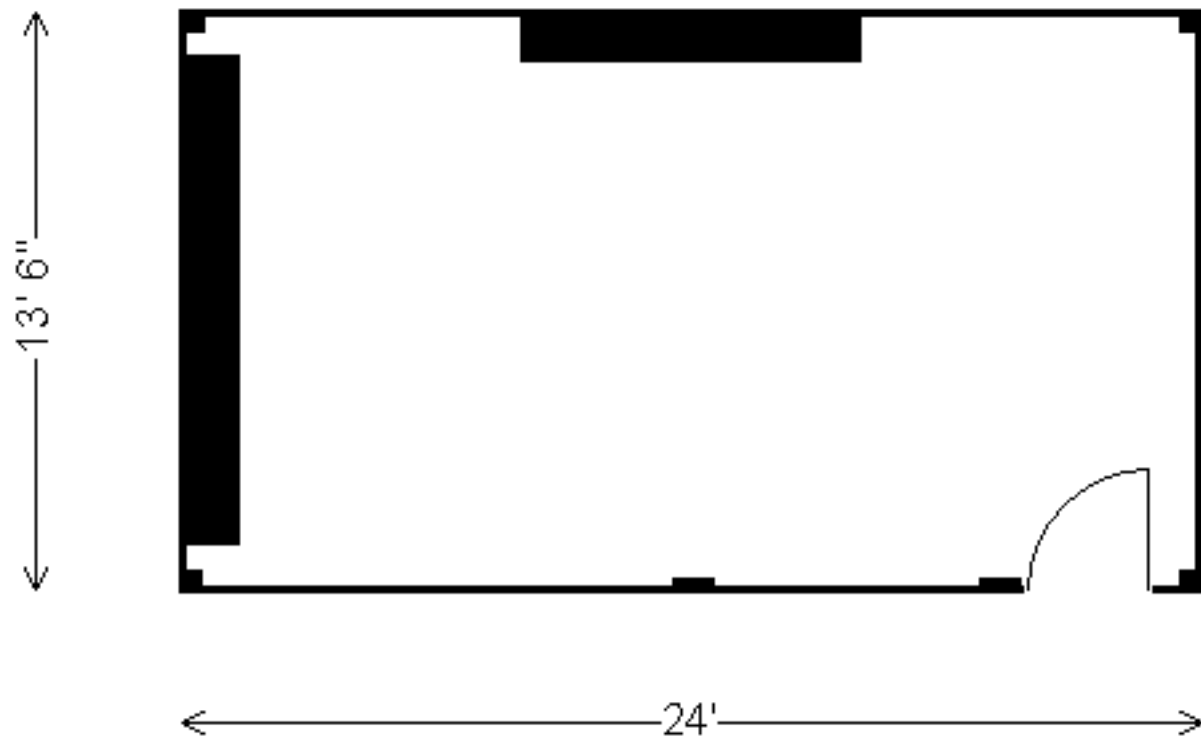

Scarlet Ibis Room Capacity: 100, 23'6"x60'4"x8'10", 1,418 Sq.Ft

Grand Ballroom-Ballroom Foyer Capacity: 60, 25'x50'7"x8'10", 1,169 Sq.Ft

Grand Ballroom-Ballroom Capacity: 250, 100'4"x50'6"x20', 5,107 Sq.Ft

Grand Ballroom-Belmont Salon Capacity: 275, 110'7"x32'6"x8'10", 3,579 Sq.Ft

Cascade Capacity: 20, 24'x13'6"x7'10", 325 Sq.Ft

Flamingo Room Capacity: 60, 23'7"x50'6"x8'10", 1,193 Sq.Ft

Hibiscus Capacity: 15, 17'6"x13'6"x8'6", 228 Sq.Ft

Humming Bird Capacity: 40, 22'4"x24'x8'10", 535 Sq.Ft

Jasmine Capacity: 30, 20'2"x19'2"x8'6", 398 Sq.Ft

Lady Young Capacity: 20, 24'x13'6"x7'10", 325 Sq.Ft

Laventille Capacity: 20, 27'10"x13'6"x7'10", 378 Sq.Ft

Maraval Capacity: 40, 13'7"x36'x7'10", 487 Sq.Ft

Pouli Capacity: 30, 20'2"x19'2"x8'6", 398 Sq.Ft

Savannah Lounge Capacity: 40, 20'x24'8", 487 Sq.Ft

Savannah Terrace Capacity: 600, 33'4"x238'3"x47', 7,948 Sq.Ft